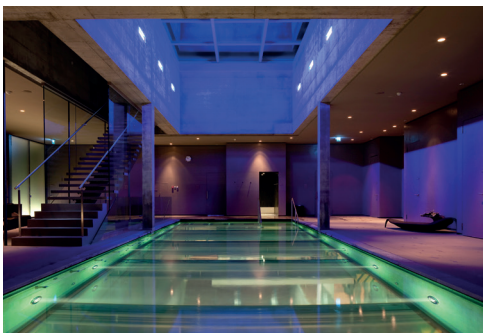

Fitness park

In the extensive Einstein Fitness Park you can have both. It will come as no surprise that there is only the most modern fitness equipment while the ultra-modern wellness area offers pure relaxation: an atmospheric pool in the atrium, an ice grotto, steam bath and individual treatments and massage programmes that make this the oasis of well-being in St. Gallen. Einstein hotel guests have free use of the interconnected fitness park.